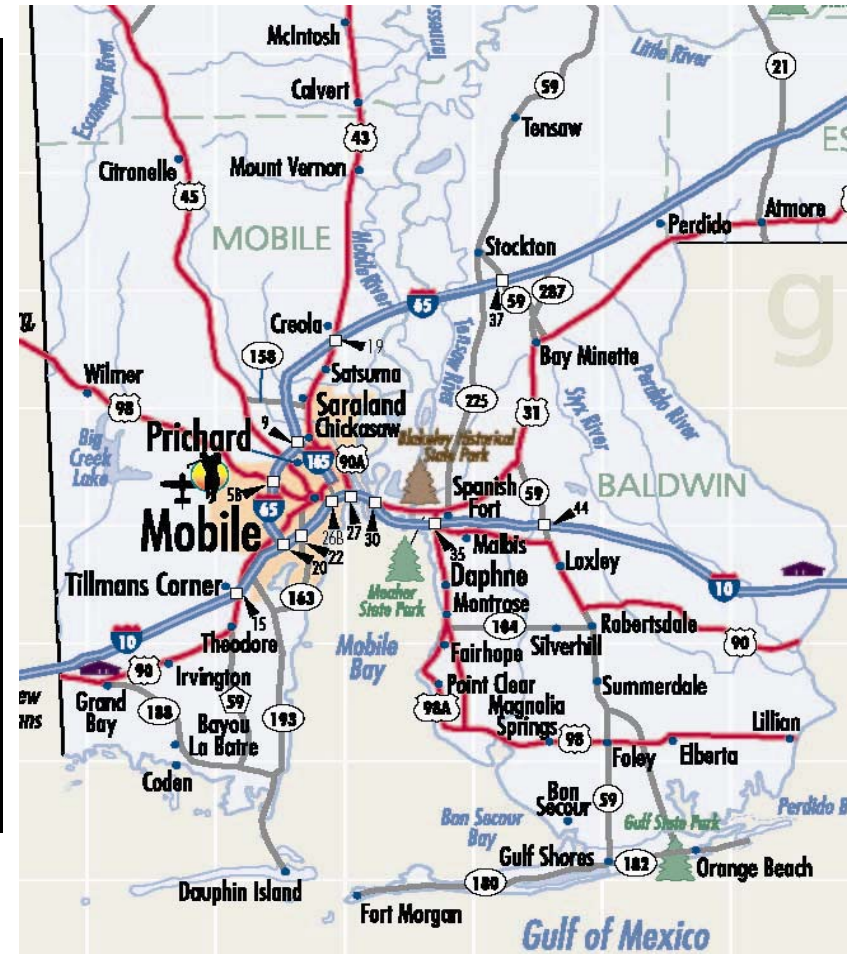

BELLSOUTH MOBILE & SURROUNDING AREA LOCAL CALLING PLAN CHANGES

ORIGINATING EXCHANGE	LOCAL CALLING AREA	
	Terminating Exchanges Exiting Local Call Area	Terminating Exchanges Added as of 4/16/07
Bay Minette (Baldwin CO)	Bay Minette (flat rate). Fairhope and Mobile (only on a measured basis at 12 cents/min)	Fairhope, Mobile (as part of flat-rate local calling area)
Citronelle	Citronelle, Mobile	Mt Vernon
Fairhope (Baldwin CO)	Fairhope, Mobile (flat-rate). Bay Minette (only on a measured basis at 12 cents/min)	Bay Minette (as part of flat-rate local calling area)
McIntosh (Washington CO)	McIntosh	Mobile
Mobile	Mobile, Bayou La Batre, Belle Fontaine, Citronelle, Dauphin Island, Fairhope, Fowl River, Grand Bay, Irvington, Mt Vernon. Bay Minette (only on a measured basis at 12 cents/min).	Bay Minette (as part of flat-rate local calling area), McIntosh
Mt Vernon	Mt Vernon, Mobile	Citronelle

Note: Spanish Fort and Daphne (Baldwin CO) are served from Mobile and thus share in Mobile's local calling area.

SEE ASSOCIATED PREFIXES (First Three Digits of Telephone Number) ON NEXT PAGE

BEGINNING APRIL 16, 2007